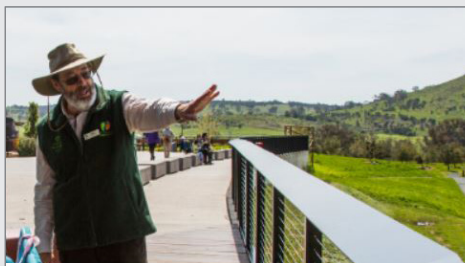

Daily | Duration: 20 minutes

FREE WELCOME WALKS

- 10am Terrace Talk
- 11am Discovery Garden Walk
- 12pm Gallery of Gardens Walk

No bookings required, limited spaces.